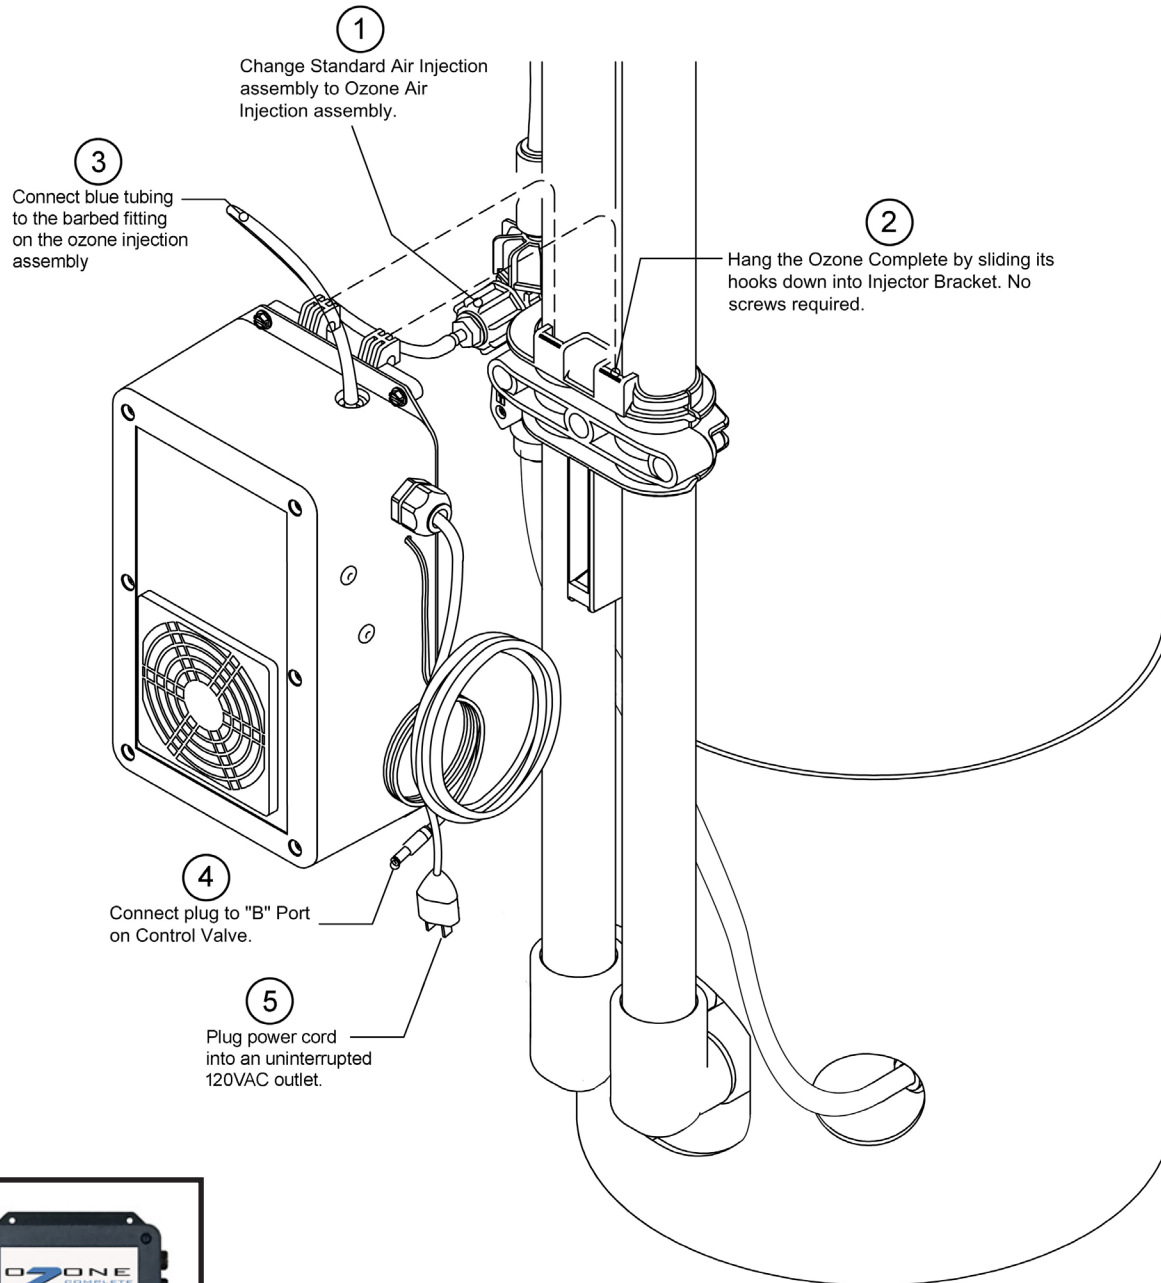

OXY-03

Once installation is complete, the OXY-03 will automatically activate during every air replenish cycle. No additional valve programming is necessary