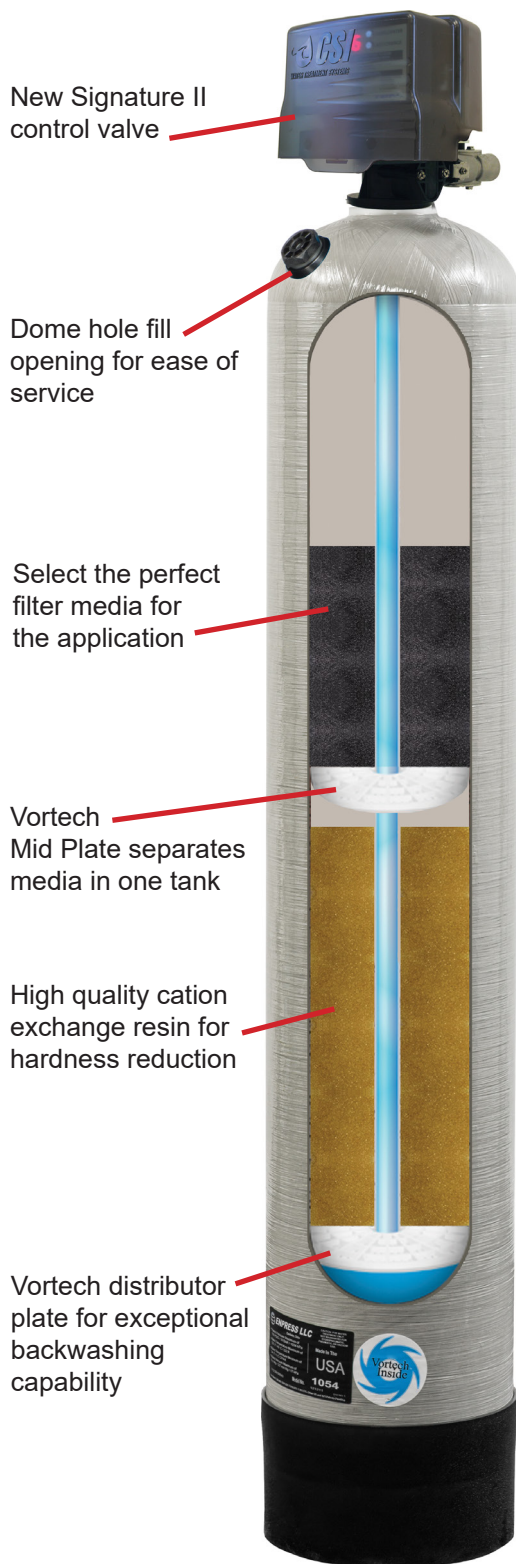

## Features

- Perfect for Filtering and Softening in ONE System
- Signature 3 Control Valve
- Legacy View Bluetooth enabled control valve for advanced diagnostics and simplified set up
- Simple 9 volt battery back-up keeps electronic meter active and will motor control valve to shut off position if in regeneration during power failure
- On demand meter providing data and history
- Adjustable Cycle Times
- Calendar Day Override
- Proprietary two valve bypass with 1" MNPT Connections
- Weather / Insect Resistant One-Piece Slide Cover
- High Flow 1" distributor
- Features Enpress® Vortech™ mid-plate technology
- Treated Water Refill with pre-brine option
- Standard brine tank size 18" X 33" with space saving 14" X 14" and oversized 18" X 40" brine tanks available
- High Flow brine safety float assembly, overflow fitting, grid plates and brine well